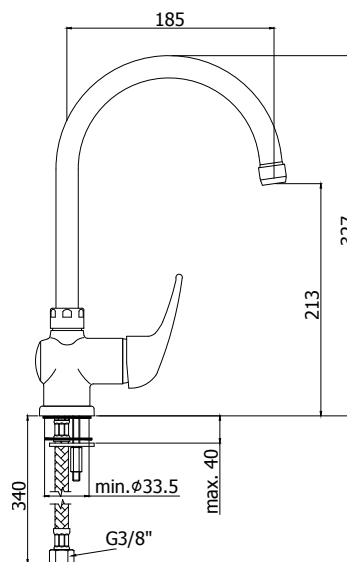

# apollo

PRODUCT IMAGE

TECHNICAL DRAWING

DESCRIPTION

One-hole sink mixer complete with:

- aerator M22x1F
- set of 2 stainless steel hoses 3/8"G

ART.

**APM 180 . .**  
with swivelling spout